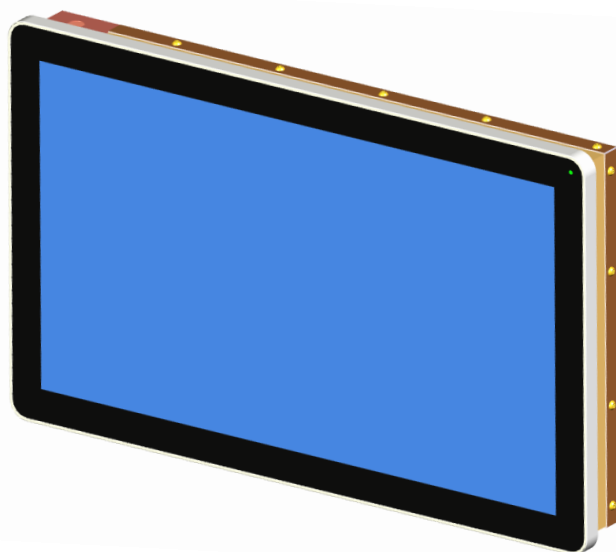

# TFT display datasheet

## EPRTFT32-O-LOG-AF

The Surtronic EPRTFT32-O-LOG-AF TFT display is a 32 inch WUXGA TFT LCD display for Passenger Information Display systems. The display is specifically designed for a long operating life with 24/7 usage in a wide range of outdoor environments. The display is composed of Surtronic proprietary display boards and controllers with a proven track record in the most demanding applications. These key components are combined with an industrial Single Board Computer which hosts the application software and an industrial 4G+/LTE Cat6 wireless modem router.

### Key specifications

Display size	32 inch
Resolution	1920 x 1080
Colors	16,7 million (8bit)
Intensity	1000 cd/m2
Contrast	5800:1
Viewing angle	178° horizontal and vertical
Diagnostic features	Humidity, temperature, impact, ambient light and door sensors
Power consumption	80W (nominal) 200W (peak)

### Display:

LG 32.0" WUXGA TFT LCD, RoHS verified  
Active Screen Size is 31.55 inches (801.31 mm) diagonal  
Pixel Pitch 0.36375 mm x 0.36375 mm  
Pixel Format 1920 horizontal by 1080 vertical in RGB stripe arrangement  
Color Depth 8bit, 16.7 Million colors  
Display Mode Transmissive mode, Normally black  
Intensity 1000 cd/m2, contrast ratio 5800:1  
Viewing angle horizontal and vertical 178 degrees